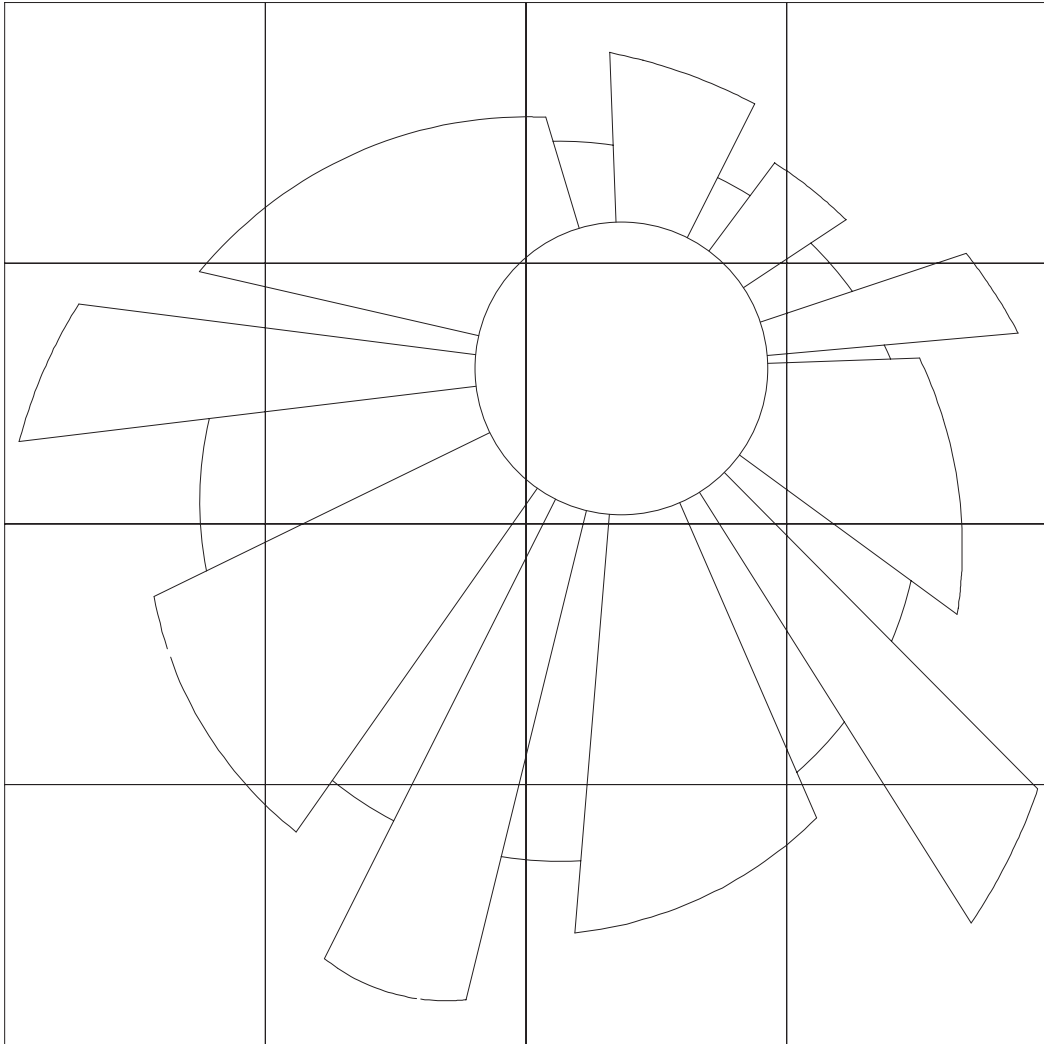

info@designquestonline.com

PATTERN # M432 SIZE \* 48"

TILE COLORS:

A \_\_\_\_\_ C \_\_\_\_\_ E \_\_\_\_\_ G \_\_\_\_\_

B \_\_\_\_\_ D \_\_\_\_\_ F \_\_\_\_\_ H \_\_\_\_\_

\* THE SIZE INDICATED IS THE LARGEST DIAMETER THAT CAN BE PRODUCED USING 12" TILE.